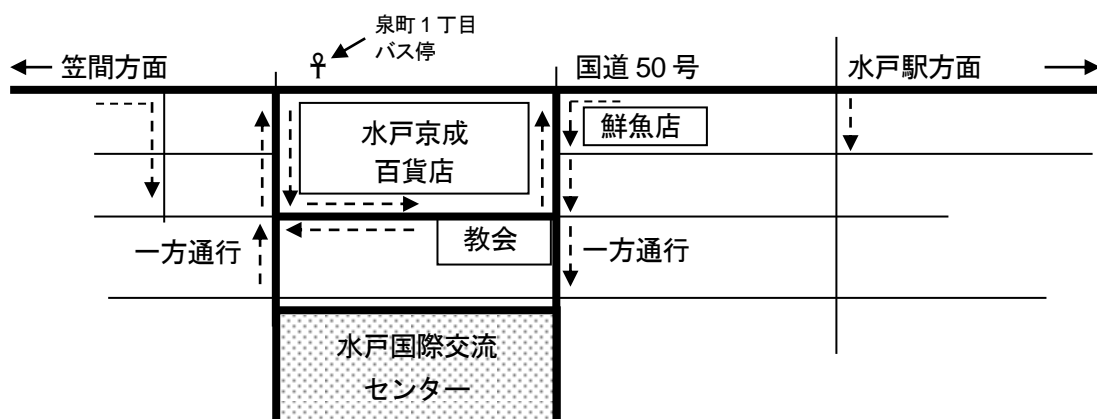

16:15～16:45 茶話会(講師も参加します。)

4 参加費 会員:無料

一般:500円

水戸市国際交流センター

W Y C C I

The World Youth Communication Club of Ibaraki

Announces its Second English Lecture

1. Date Saturday, October 13th , 2018 14:00~ (13:30~ Reception)
2. Place Mito International Center (See the map below.)
3. Speaker Ms. Caitlin Rollinson
4. Topic Introduction to Scotland
5. Fee Members Free
 Non-members 500 yen (Including soft drinks and cookies.)
6. Timetable 13:30 ~ 14:00 Reception
 14:00 ~ 14:15 Greeting & information
 14:15 ~ 15:15 English Lecture
 15:15 ~ 15:45 Questions & answers
 15:45 ~ 16:15 Quiz: Scottish Culture (Prizes are given to all participants !)
 16:15 ~ 16:45 Tea time (with the lecturer)