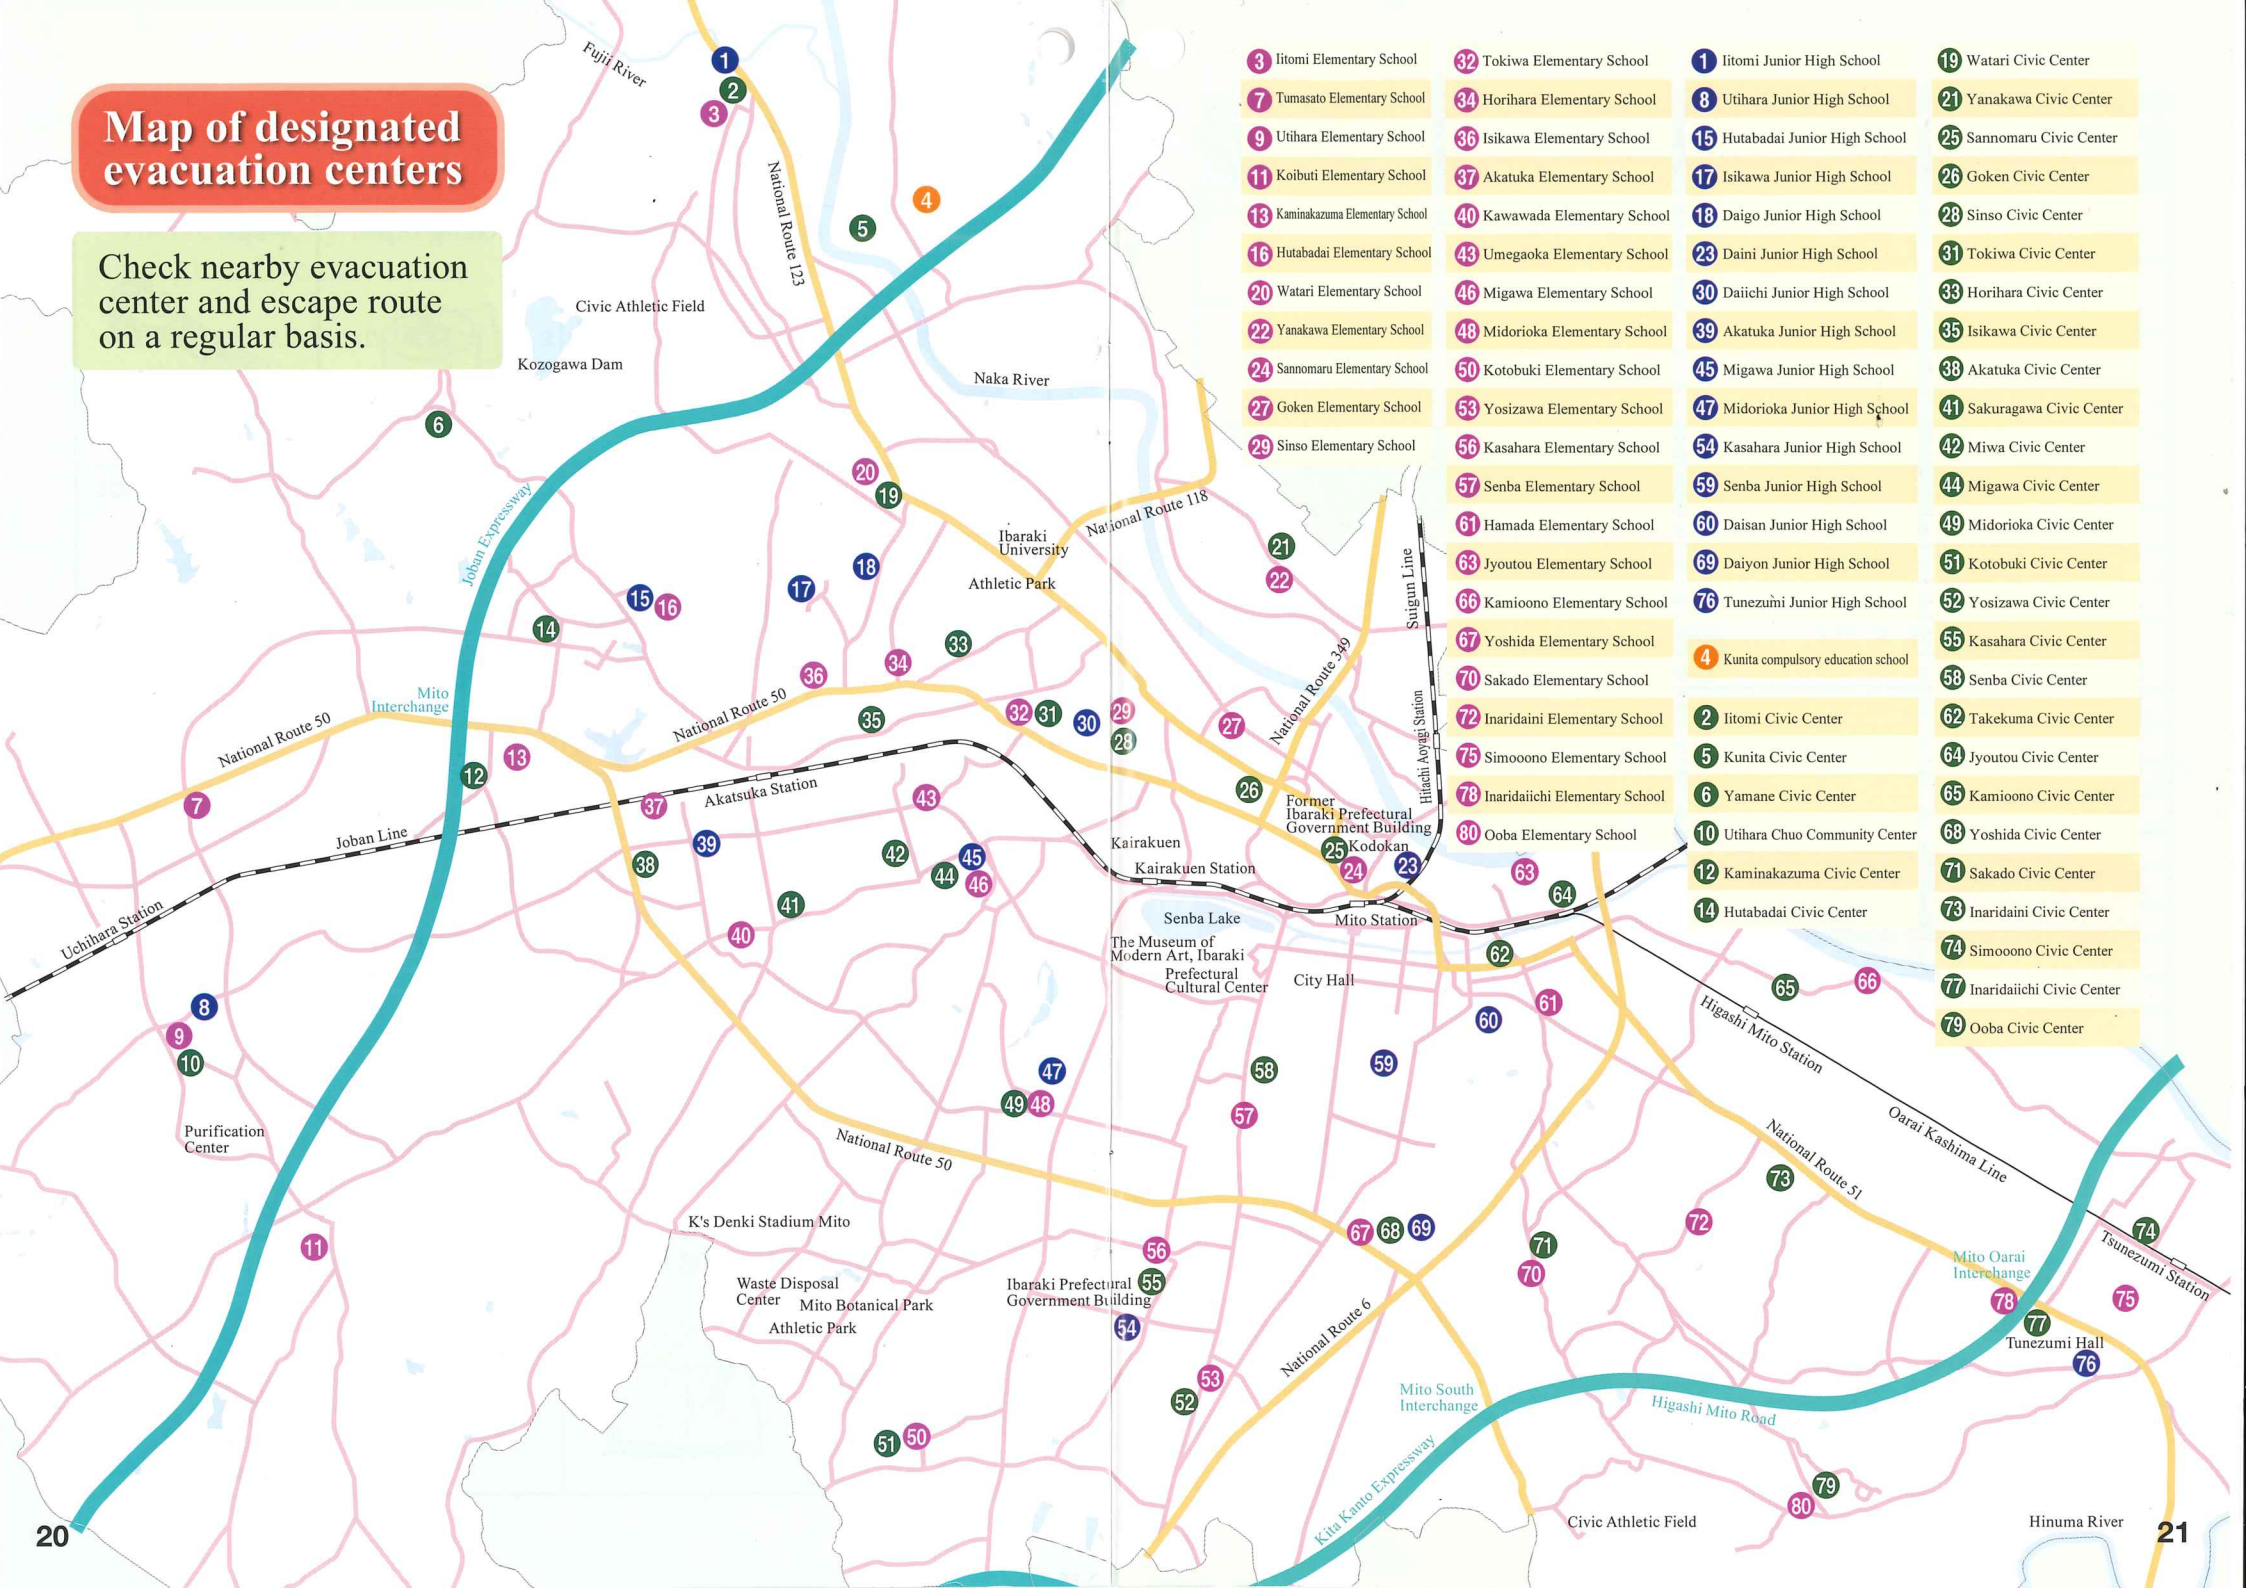

Map of designated evacuation centers

Check nearby evacuation center and escape route on a regular basis.

- | | | | |
|-----------------------------------|----------------------------------|--------------------------------------|-----------------------------|
| 3 Iitomi Elementary School | 32 Tokiwa Elementary School | 1 Iitomi Junior High School | 19 Watari Civic Center |
| 7 Tumasato Elementary School | 34 Horihara Elementary School | 8 Utihara Junior High School | 21 Yanakawa Civic Center |
| 9 Utihara Elementary School | 36 Isikawa Elementary School | 15 Hutabada Junior High School | 25 Sannomaru Civic Center |
| 11 Koibuti Elementary School | 37 Akatuka Elementary School | 17 Isikawa Junior High School | 26 Goken Civic Center |
| 13 Kaminakazuma Elementary School | 40 Kawawada Elementary School | 18 Daigo Junior High School | 28 Sinsō Civic Center |
| 16 Hutabada Elementary School | 43 Umeogaoka Elementary School | 23 Daini Junior High School | 31 Tokiwa Civic Center |
| 20 Watari Elementary School | 46 Migawa Elementary School | 30 Daiichi Junior High School | 33 Horihara Civic Center |
| 22 Yanakawa Elementary School | 48 Midorioka Elementary School | 39 Akatuka Junior High School | 35 Isikawa Civic Center |
| 24 Sannomaru Elementary School | 50 Kotobuki Elementary School | 45 Migawa Junior High School | 38 Akatuka Civic Center |
| 27 Goken Elementary School | 53 Yosizawa Elementary School | 47 Midorioka Junior High School | 41 Sakuragawa Civic Center |
| 29 Sinsō Elementary School | 56 Kasahara Elementary School | 54 Kasahara Junior High School | 42 Miwa Civic Center |
| | 57 Senba Elementary School | 59 Senba Junior High School | 44 Migawa Civic Center |
| | 61 Hamada Elementary School | 60 Daisan Junior High School | 49 Midorioka Civic Center |
| | 63 Jyoutou Elementary School | 69 Daiyon Junior High School | 51 Kotobuki Civic Center |
| | 66 Kamioono Elementary School | 76 Tunesumi Junior High School | 52 Yosizawa Civic Center |
| | 67 Yoshida Elementary School | | 55 Kasahara Civic Center |
| | 70 Sakado Elementary School | 4 Kunita compulsory education school | 58 Senba Civic Center |
| | 72 Inaridaini Elementary School | 2 Iitomi Civic Center | 62 Takekuma Civic Center |
| | 75 Simoono Elementary School | 5 Kunita Civic Center | 64 Jyoutou Civic Center |
| | 78 Inaridaichi Elementary School | 6 Yamane Civic Center | 65 Kamioono Civic Center |
| | 80 Ooba Elementary School | 10 Utihara Chuo Community Center | 68 Yoshida Civic Center |
| | | 12 Kaminakazuma Civic Center | 71 Sakado Civic Center |
| | | 14 Hutabada Civic Center | 73 Inaridaini Civic Center |
| | | | 74 Simoono Civic Center |
| | | | 77 Inaridaichi Civic Center |
| | | | 79 Ooba Civic Center |