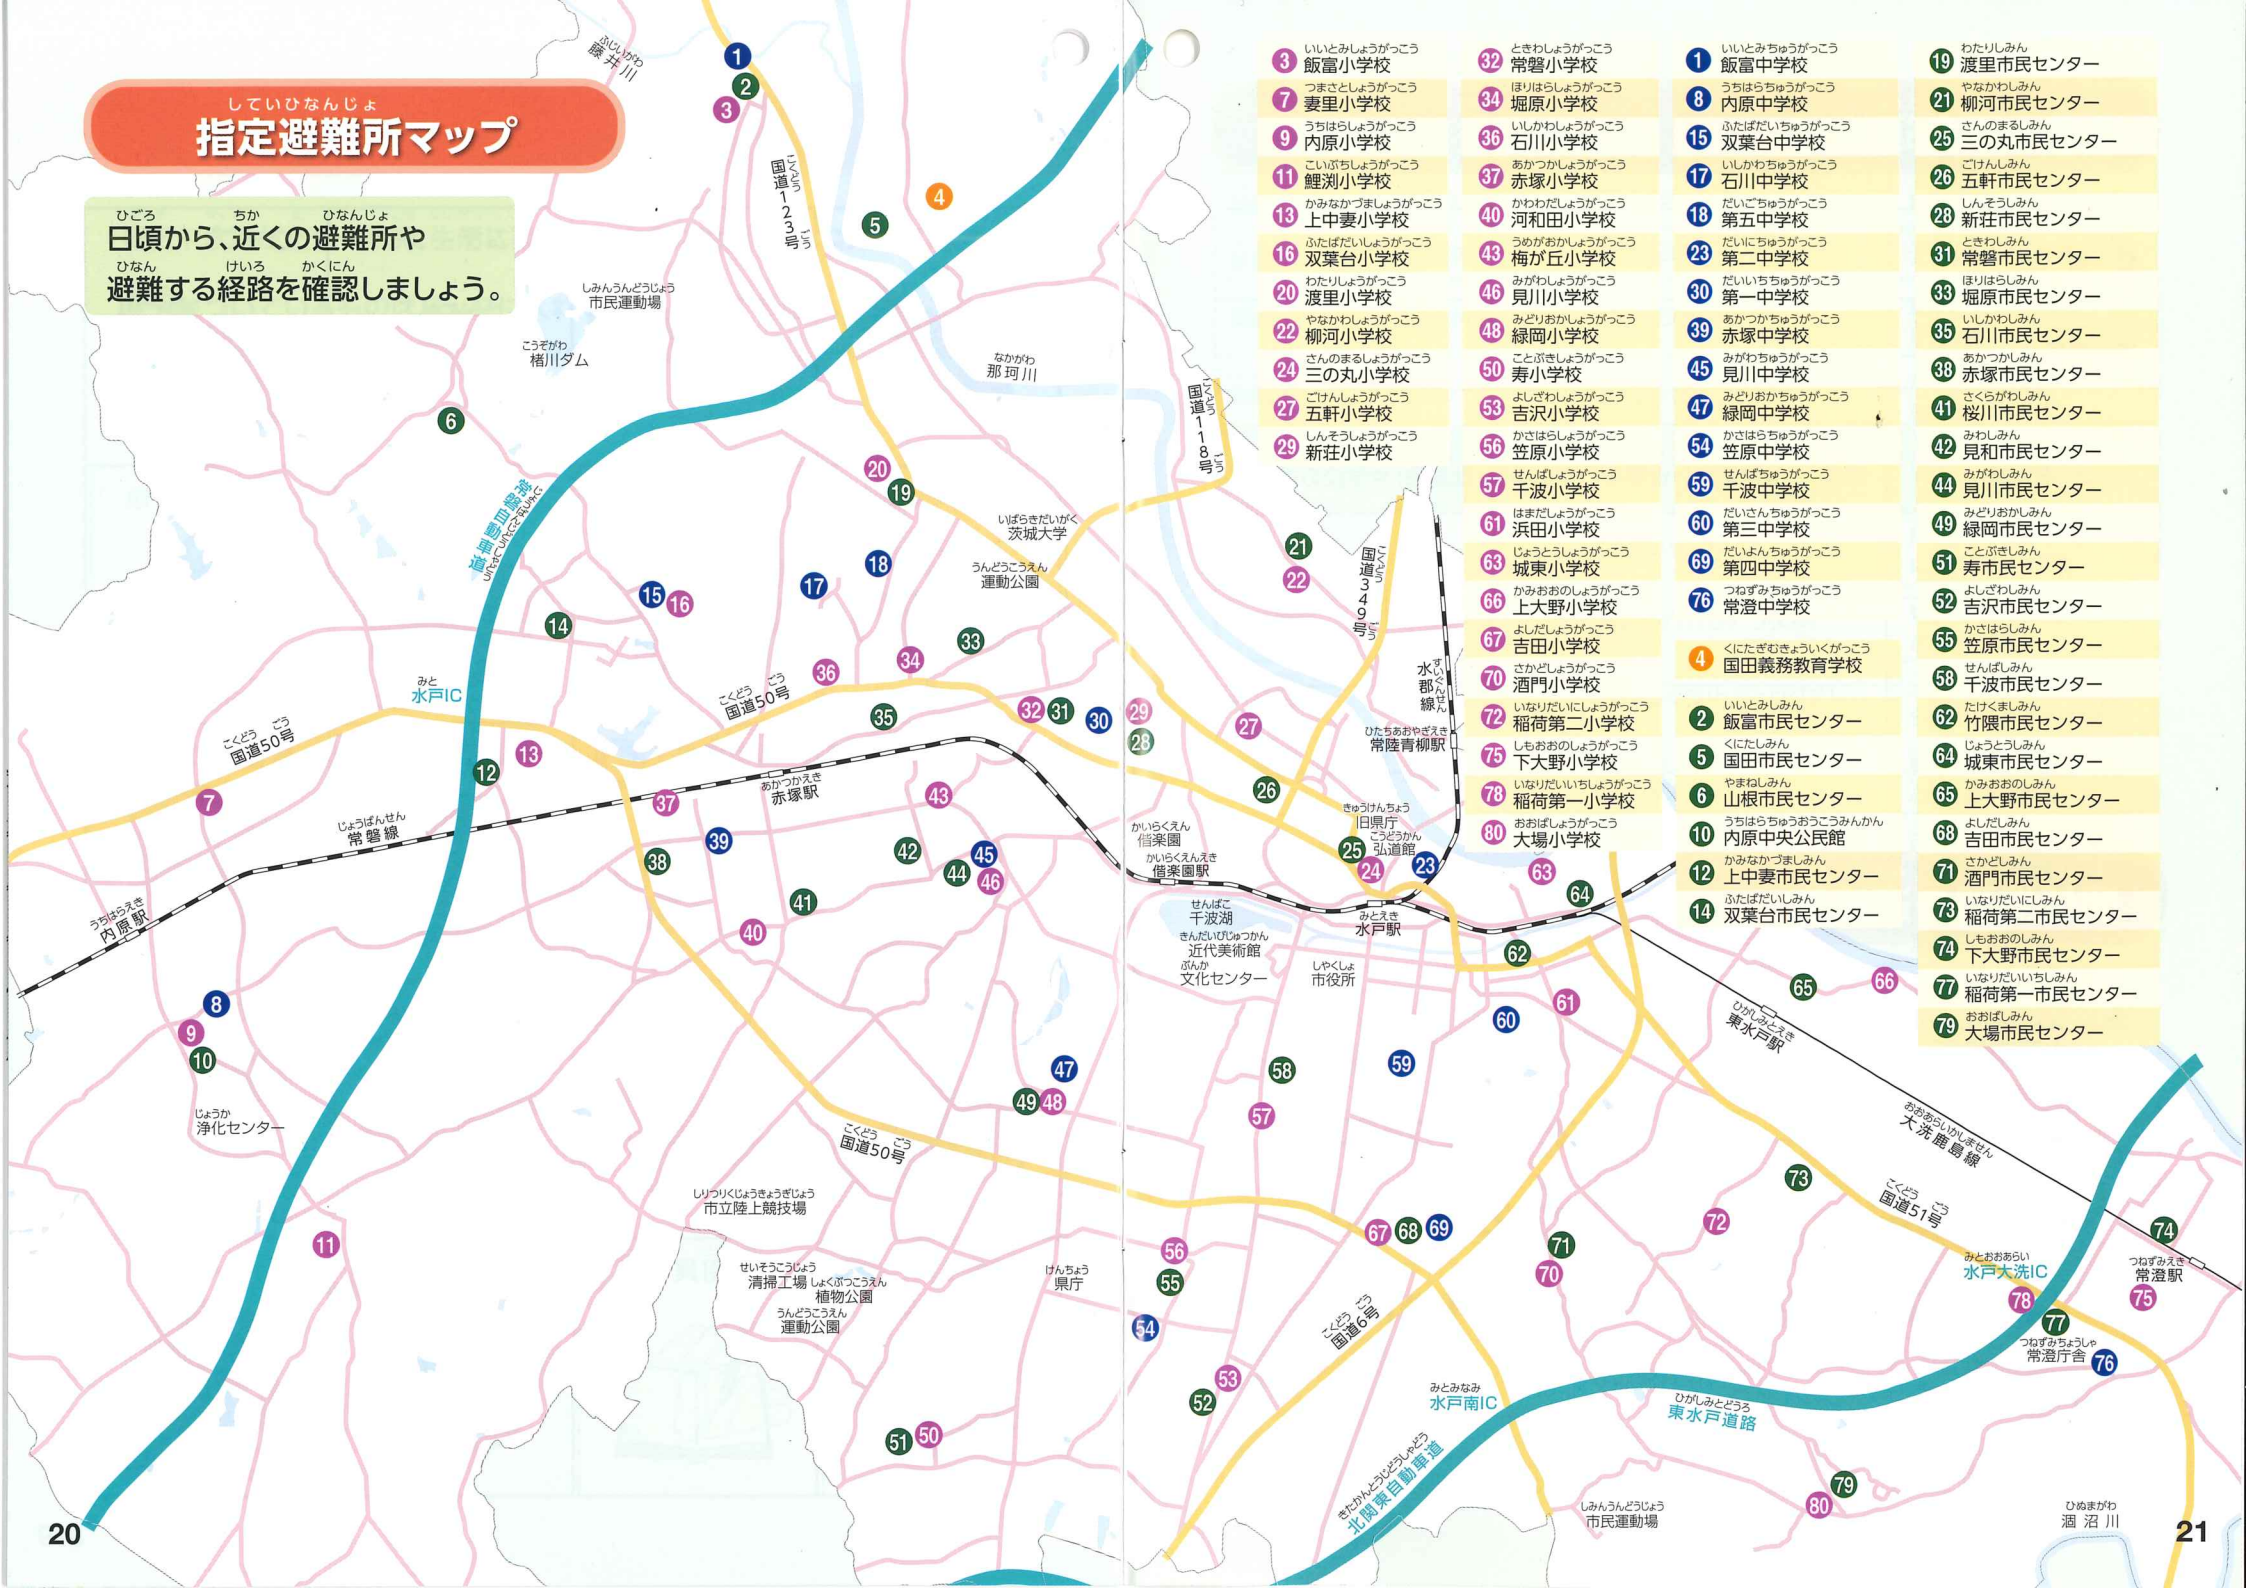

していひなんじょ 指定避難所マップ

ひごろ ちか ひなんじょ
日頃から、近くの避難所や
ひなん けいろ かくにん
避難する経路を確認しましょう。

3 飯富小学校	32 とまわしやうがっこう 常盤小学校	1 いとみちやうがっこう 飯富中学校	19 わたりしみん 渡里市民センター
7 つまさとしやうがっこう 妻里小学校	34 ほりはらしやうがっこう 堀原小学校	8 うちほらしやうがっこう 内原中学校	21 やなかわしみん 柳河市民センター
9 うちほらしやうがっこう 内原小学校	36 いしかわしやうがっこう 石川小学校	15 双葉台中学校	25 さんのまるしみん 三の丸市民センター
11 こいぶちしやうがっこう 鯉淵小学校	37 あかつかしやうがっこう 赤塚小学校	17 いしかわちやうがっこう 石川中学校	26 ごけんしみん 五軒市民センター
13 かみなかつましやうがっこう 上中妻小学校	40 かわだしやうがっこう 河和田小学校	18 だいちやうがっこう 第五中学校	28 しんそしみん 新荘市民センター
16 ふたばだいしやうがっこう 双葉台小学校	43 つめがおかしやうがっこう 梅が丘小学校	23 だいにちやうがっこう 第二中学校	31 ときわしみん 常盤市民センター
20 わたりしやうがっこう 渡里小学校	46 みがわしやうがっこう 見川小学校	30 だいいちやうがっこう 第一中学校	33 堀原市民センター
22 やなかわしやうがっこう 柳河小学校	48 せどりおかしやうがっこう 赤塚中学校	39 あかつかちやうがっこう 赤塚小学校	35 いしかわしみん 石川市民センター
24 さんのまるしやうがっこう 三の丸小学校	50 ことぶきしやうがっこう 寿小学校	45 みがわちやうがっこう 見川中学校	38 あかつかしみん 赤塚市民センター
27 ごけんしやうがっこう 五軒小学校	53 よしざわしやうがっこう 吉沢小学校	47 みどりおかしやうがっこう 緑岡中学校	41 さくらわしみん 桜川市民センター
29 しんそしやうがっこう 新荘小学校	56 かさはらしやうがっこう 笠原小学校	54 かさはらしやうがっこう 笠原中学校	42 みわしみん 見和市民センター
	57 せんばしやうがっこう 千波小学校	59 せんばしやうがっこう 千波中学校	44 みがわしみん 見川市民センター
	61 はまだしやうがっこう 浜田小学校	60 だいさんちやうがっこう 第三中学校	49 みどりおかしみん 緑岡市民センター
	63 じょうとうしやうがっこう 城東小学校	69 だいにちやうがっこう 第四中学校	51 ことぶきしみん 寿市民センター
	66 かみおのしやうがっこう 上大野小学校	76 つねずみちやうがっこう 常澄中学校	52 よしざわしみん 吉沢市民センター
	67 よしだしやうがっこう 吉田小学校	4 くにたぎむきやういっくがっこう 国田義務教育学校	55 せんばしみん 笠原市民センター
	70 さかどしやうがっこう 酒門小学校	2 いとみしみん 飯富市民センター	58 せんばしみん 千波市民センター
	72 いなりだいにしやうがっこう 稲荷第二小学校	5 くにたしみん 国田市民センター	62 たけくましみん 竹隈市民センター
	75 しもおのしやうがっこう 下大野小学校	6 山根市民センター	64 じょうとうしみん 城東市民センター
	78 いなりだいにしやうがっこう 稲荷第一小学校	10 やまねしみん 山根市民センター	65 かみおのしみん 上大野市民センター
	80 おおばしやうがっこう 大場小学校	12 うちほらしやうがっこう 内原中央公民館	68 吉田市民センター
		14 かみなかつましみん 上中妻市民センター	71 さかどしみん 酒門市民センター
			73 ふたばだいにしみん 双葉台市民センター
			74 いなりだいにしみん 下大野市民センター
			77 稲荷第一市民センター
			79 おおばしみん 大場市民センター